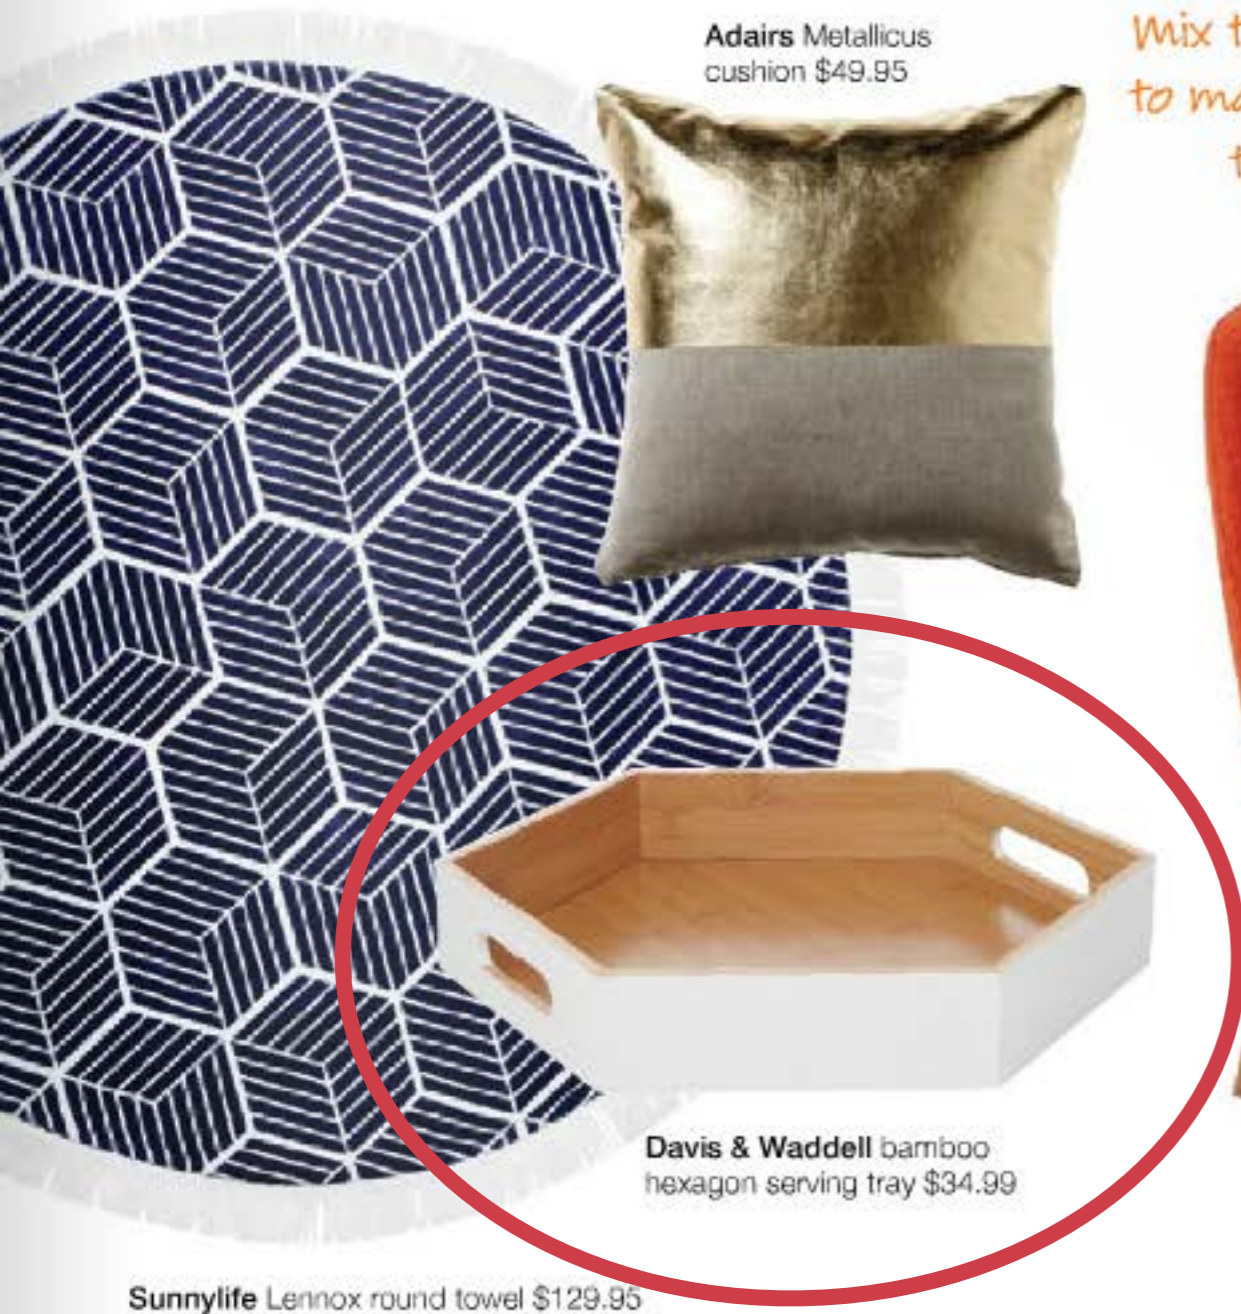

Spring is a time we look forward to each year for one reason: our living areas extend outdoors, meaning there's more space to decorate!

Adairs Metallicus cushion \$49.95

Mix textures and glass to make the bar cart a trendy aspect!

West Elm Mid century dining chair \$249

West Elm Mid century bar cart \$599

Myer Marshall Stanmore active loudspeaker \$649

Sunnylife Lennox round towel \$129.95

Davis & Waddell bamboo hexagon serving tray \$34.99